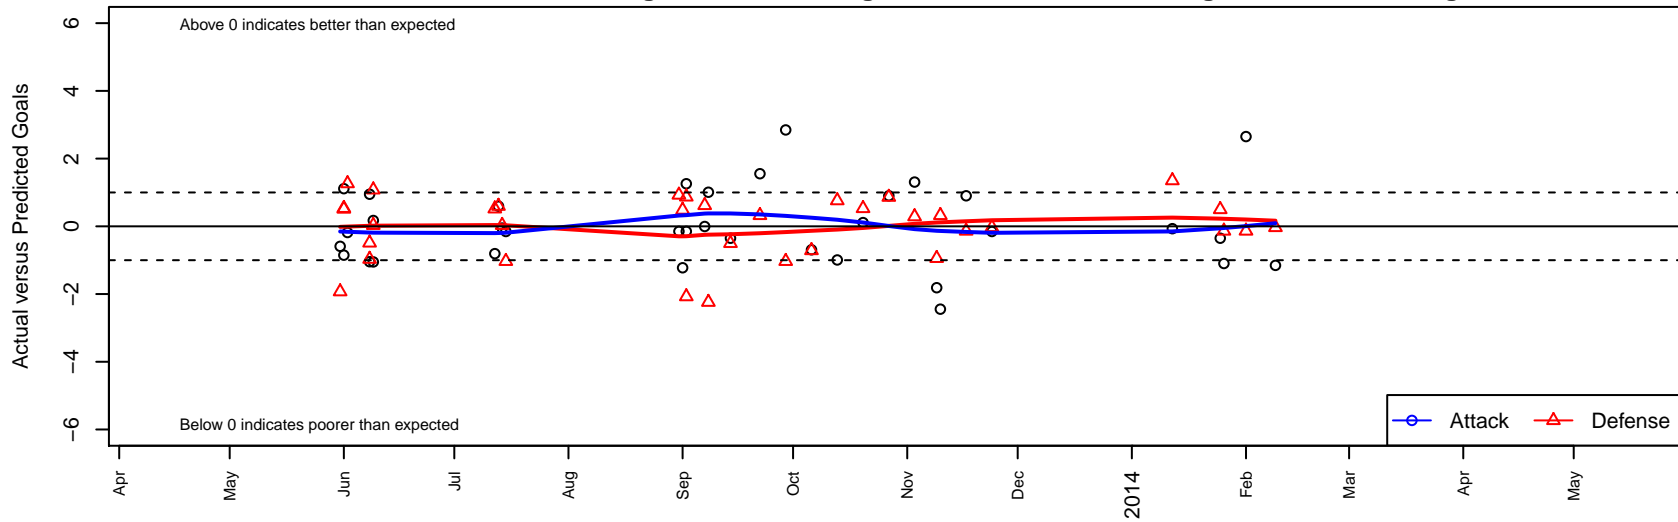

Eastside FC White B97

Eastside FC
 Preston, WA
 B97 total strength=1617
 attack=16 defense=17.98
 fall league = RCL B97 Div 3
 alt names used:
 Eastside FC White B97
 Eastside FC Boys 97 White
 Eastside FC White
 EASTSIDE FC BOYS 97 WHITE (WA)
 Eastside FC White [B97]
 Eastside FC B97 White B
 EASTSIDE FC 97 WHITE (WA)

Venues played:
 Showcase of Champions Samba U15
 Snohomish United Invit Gold U16
 Nike Crossfire Challenge Silver U16
 Labor Day Cup BU16
 RCL B97 Div 3
 Challenge Cup B97

Eastside FC White B97
 Dots are actual minus expected GF (blue circles) and GA (red triangles).
 Blue line is smoothed change in attack strength. Red is smoothed change in defense strength.